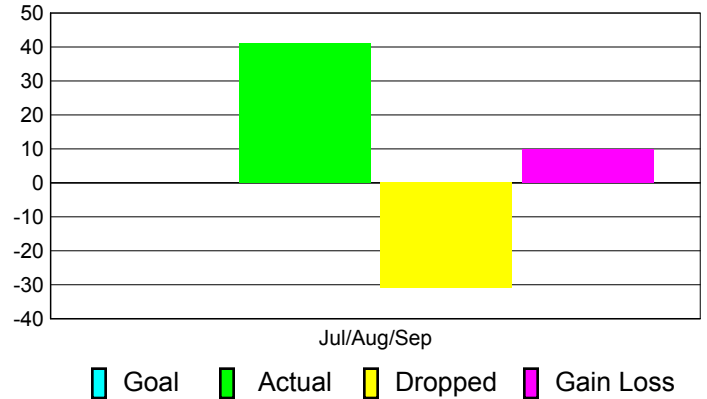

Membership Results 2011-2012

Goal, New, Dropped, Gain/Loss

Comparison of Membership Gain/Loss

Current Year Compared to the Previous Year